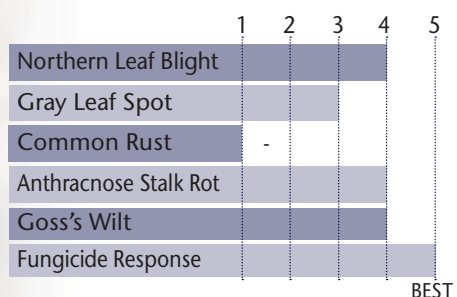

STRONG YIELD PERFORMANCE IN 2018 PRO 83 TRIAL

- A medium short plant height that has great late season standability
- Excellent roots & very good stalks
- Handles moving north of zone very well
- Great replacement for all TP 40-09 acres with its 7.7 bu/ac advantage in the Pro 83 trials
- 63% win rate over P0919AM across 16 locations in IA

AGRONOMIC CHARACTERISTICS

GDU to Flowering	1310
GDU to Black Layer	2510
Refuge Requirement	None
Herbicide Tolerance	None

PLANT & EAR CHARACTERISTICS

Leaf Angle	Semi-Erect
Plant Height	Medium Short
Ear Height	Medium Low
Ear Type	Semi - Determinate
Population	Medium - Medium High
Test Weight	3

Test Weight Rating Scale (1-5)
A higher score indicates a heavier test weight

HYBRID POSITIONING & ADAPTABILITY

DISEASE TOLERANCE RATINGS

MATURITY ZONE MAP

- Zone 1 – 85 and earlier
- Zone 2 – 90
- Zone 3 – 95
- Zone 4 – 100
- Zone 5 – 105
- Zone 6 – 110
- Zone 7 – 115
- Zone 8 – 120 and later

5 = Excellent 4 = Very Good 3 = Average 2 = Below Average 1 = Poor
*All ratings presented are from past performance and do not ensure future results

Titan^{pro}
Conventional

**PACKAGE WITH: 96-06 2P
91-07
94-09 2P
TP 70-12**