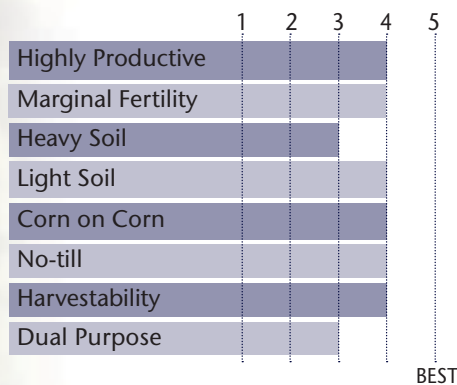

STRONG YIELD PERFORMANCE IN 2018 PRO 83 TRIAL

- A medium short plant height that has great late season standability
- Excellent roots & very good stalks
- Handles moving north of zone very well
- Great replacement for all TP 40-09 acres with its 7.7 bu/ac advantage in the Pro 83 trials
- 63% win rate over P0919AM across 16 locations in IA

AGRONOMIC CHARACTERISTICS

GDU to Flowering	1310
GDU to Black Layer	2510
Refuge Requirement	None
Herbicide Tolerance	None

PLANT & EAR CHARACTERISTICS

Leaf Angle	Semi-Erect
Plant Height	Medium Short
Ear Height	Medium Low
Ear Type	Semi - Determinate
Population	Medium - Medium High
Test Weight	3

Test Weight Rating Scale (1-5)
A higher score indicates a heavier test weight

HYBRID POSITIONING & ADAPTABILITY

DISEASE TOLERANCE RATINGS

MATURITY ZONE MAP

- Zone 1 – 85 and earlier
- Zone 2 – 90
- Zone 3 – 95
- Zone 4 – 100
- Zone 5 – 105
- Zone 6 – 110
- Zone 7 – 115
- Zone 8 – 120 and later