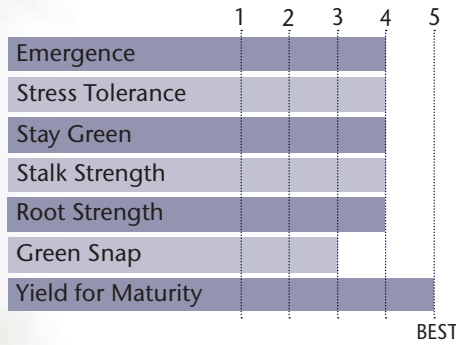

BROADLY ADAPTED HYBRID WITH TOP-END YIELD PERFORMANCE ACROSS ENVIRONMENTS

- Very clean & showy product during fall
- Excellent agronomic & disease ratings at this RM
- 59# average test weight with outstanding grain quality in 2018
- 56% win rate over P0707AM across 18 locations in IA
- 75% win rate over P0506AM across 8 locations in IA & IL
- 75% win rate over P0506AM across 8 locations in IA & IL

AGRONOMIC CHARACTERISTICS

GDU to Flowering	1285
GDU to Black Layer	2565
Refuge Requirement	5%
Herbicide Tolerance	RR

PLANT & EAR CHARACTERISTICS

Leaf Angle	Semi-Erect
Plant Height	Medium
Ear Height	Medium
Ear Type	Semi - Determinate
Population	Medium - High
Test Weight	4