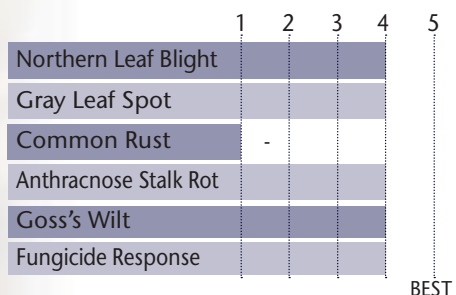

BROADLY ADAPTED HYBRID WITH TOP-END YIELD PERFORMANCE ACROSS ENVIRONMENTS

- Very clean & showy product during fall
- Excellent agronomic & disease ratings at this RM
- 59# average test weight with outstanding grain quality in 2018
- 56% win rate over P0707AM across 18 locations in IA
- 75% win rate over P0506AM across 8 locations in IA & IL
- 75% win rate over P0506AM across 8 locations in IA & IL

Test Weight Rating Scale (1-5)
A higher score indicates a heavier test weight

HYBRID POSITIONING & ADAPTABILITY

MATURITY ZONE MAP

- Zone 1 – 85 and earlier
- Zone 2 – 90
- Zone 3 – 95
- Zone 4 – 100
- Zone 5 – 105
- Zone 6 – 110
- Zone 7 – 115
- Zone 8 – 120 and later

DISEASE TOLERANCE RATINGS

5 = Excellent 4 = Very Good 3 = Average 2 = Below Average 1 = Poor
*All ratings presented are from past performance and do not ensure future results

 VT Double PRO[®]
RIB COMPLETE

PACKAGE WITH: 84-03 2P
82-04 2P
94-09 2P
TP 53-03 2P

STATE	CITY	TRIAL	YIELD	RANK*	ENTRIES
IA	Glidden	PRO 84	245.5	1	25
IA	Lake View	PRO 84	269.9	1	25
IA	Sheldon	PRO 84	195.1	7	25
IA	Reinbeck	PRO 84	227.1	10	25
IA	Pocahontas	PRO 84	231.2	11	25
IA	Bode	PRO 84	217.5	11	25
IL	Geneseo	PRO 84	265.8	4	25
IL	Roseville	PRO 84	257.0	5	25
IL	Bloomington	PRO 84	188.7	7	25
NE	Tekamah	PRO 84	247.5	9	25