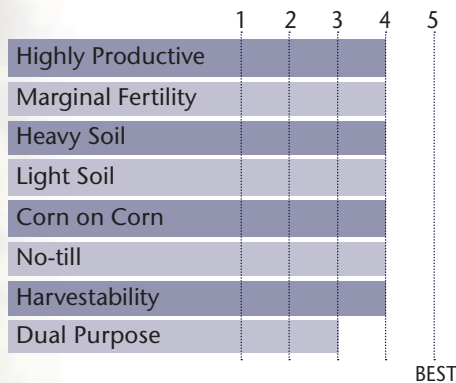

BROADLY ADAPTED HYBRID WITH TOP-END YIELD PERFORMANCE ACROSS ENVIRONMENTS

- Very clean & showy product during fall
- Excellent agronomic & disease ratings at this RM
- 59# average test weight with outstanding grain quality in 2018
- 56% win rate over P0707AM across 18 locations in IA
- 75% win rate over P0506AM across 8 locations in IA & IL
- 75% win rate over P0506AM across 8 locations in IA & IL

AGRONOMIC CHARACTERISTICS

GDU to Flowering	1285
GDU to Black Layer	2565
Refuge Requirement	5%
Herbicide Tolerance	RR

PLANT & EAR CHARACTERISTICS

Leaf Angle	Semi-Erect
Plant Height	Medium
Ear Height	Medium
Ear Type	Semi - Determinate
Population	Medium - High
Test Weight	4

Test Weight Rating Scale (1-5)
A higher score indicates a heavier test weight

HYBRID POSITIONING & ADAPTABILITY

MATURITY ZONE MAP

- Zone 1 – 85 and earlier
- Zone 2 – 90
- Zone 3 – 95
- Zone 4 – 100
- Zone 5 – 105
- Zone 6 – 110
- Zone 7 – 115
- Zone 8 – 120 and later