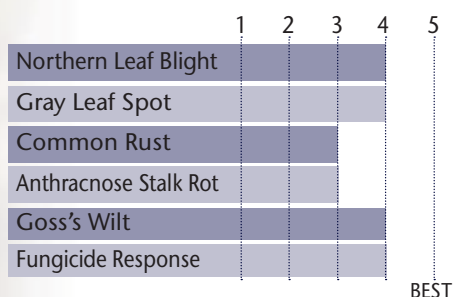

Test Weight Rating Scale (1-5)
A higher score indicates a heavier test weight

HYBRID POSITIONING & ADAPTABILITY

MATURITY ZONE MAP

- Zone 1 – 85 and earlier
- Zone 2 – 90
- Zone 3 – 95
- Zone 4 – 100
- Zone 5 – 105
- Zone 6 – 110
- Zone 7 – 115
- Zone 8 – 120 and later

DISEASE TOLERANCE RATINGS

5 = Excellent 4 = Very Good 3 = Average 2 = Below Average 1 = Poor
*All ratings presented are from past performance and do not ensure future results

Titan^{pro}
Conventional

**PACKAGE WITH: TP 70-06
91-07
92-09
TP 70-12**

STATE	CITY	TRIAL	YIELD	RANK*	ENTRIES
IA	Corning	PRO 85	224.1	1	20
IA	Slater	PRO 85	256.5	2	20
IA	Griswold	PRO 85	268.6	5	20
IA	Luther	PRO 85	264.9	6	20
IA	Crawfordsville	PRO 85	236.5	6	20
IA	Milo	PRO 85	201.4	7	20
IL	Geneseo	PRO 85	287.7	1	20
IL	Bloomington	PRO 85	212.0	1	20
IL	Roseville	PRO 85	265.6	7	20
NE	Arlington	PRO 85	206.0	7	20