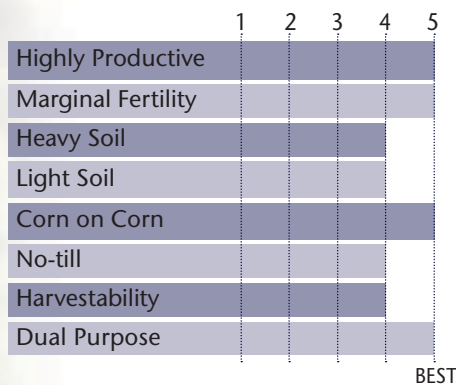

AGRONOMIC CHARACTERISTICS

GDU to Flowering	1320
GDU to Black Layer	2700
Refuge Requirement	None
Herbicide Tolerance	None

PLANT & EAR CHARACTERISTICS

Leaf Angle	Semi-Erect
Plant Height	Medium Tall
Ear Height	Medium
Ear Type	Semi-Flex
Population	Medium - Medium High
Test Weight	4

Test Weight Rating Scale (1-5)
A higher score indicates a heavier test weight

HYBRID POSITIONING & ADAPTABILITY

MATURITY ZONE MAP

- Zone 1 – 85 and earlier
- Zone 2 – 90
- Zone 3 – 95
- Zone 4 – 100
- Zone 5 – 105
- Zone 6 – 110
- Zone 7 – 115
- Zone 8 – 120 and later