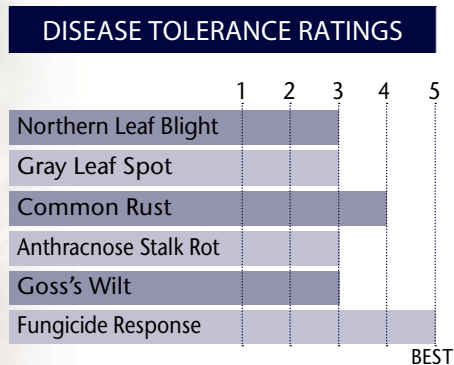

## EXCEPTIONAL YIELD WITH STRONG AGRONOMICS

- Very good late season intactness with flared husk, late season appearance
- Impressive stalk & root strength
- Strong results in zone with the ability to move south
- A very consistent and reliable hybrid
- Excellent test weight

### PLANT & EAR CHARACTERISTICS

Leaf Angle	Semi-Erect
Plant Height	Medium
Ear Height	Medium
Ear Type	Semi-Flex
Population	Medium High - High
Test Weight	5

Test Weight Rating Scale (1-5)  
A higher score indicates a heavier test weight

### MATURITY ZONE MAP

- Zone 1 – 85 and earlier
- Zone 2 – 90
- Zone 3 – 95
- Zone 4 – 100
- Zone 5 – 105
- Zone 6 – 110
- Zone 7 – 115
- Zone 8 – 120 and later

5 = Excellent 4 = Very Good 3 = Average 2 = Below Average 1 = Poor  
\*All ratings presented are from past performance and do not ensure future results