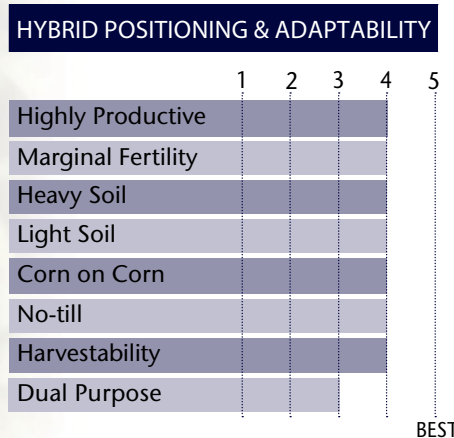

## EXCEPTIONAL YIELD WITH STRONG AGRONOMICS

- Very good late season intactness with flared husk, late season appearance
- Impressive stalk & root strength
- Strong results in zone with the ability to move south
- A very consistent and reliable hybrid
- Excellent test weight

### PLANT & EAR CHARACTERISTICS

Leaf Angle	Semi-Erect
Plant Height	Medium
Ear Height	Medium
Ear Type	Semi-Flex
Population	Medium High - High
Test Weight	5

Test Weight Rating Scale (1-5)  
A higher score indicates a heavier test weight