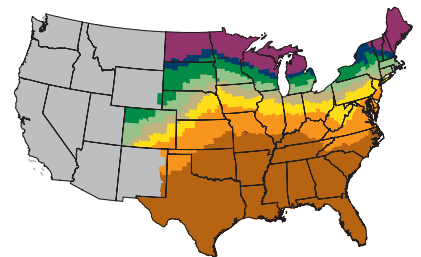

MATURITY ZONE MAP

- Zone 1 – 85 and earlier
- Zone 2 – 90
- Zone 3 – 95
- Zone 4 – 100
- Zone 5 – 105
- Zone 6 – 110
- Zone 7 – 115
- Zone 8 – 120 and later