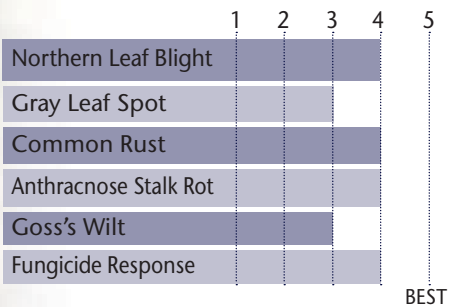

HIGH YIELDING GENUITY® SMARTSTAX® RIB COMPLETE® HYBRID

- Outstanding potential as a full season hybrid
- Excellent stalks with very good roots
- Fast drydown with an open husk
- Performs well across a range of planting populations

AGRONOMIC CHARACTERISTICS

HYBRID POSITIONING & ADAPTABILITY

DISEASE TOLERANCE RATINGS

GDU to Flowering	1260
GDU to Black Layer	2440
Refuge Requirement	5% RIB
Herbicide Tolerance	RR/LL

PLANT & EAR CHARACTERISTICS

Leaf Angle	Semi-Erect
Plant Height	Medium
Ear Height	Medium
Ear Type	Semi - Determinate
Population	Medium - Medium High
Test Weight	4

Test Weight Rating Scale (1-5)
A higher score indicates a heavier test weight