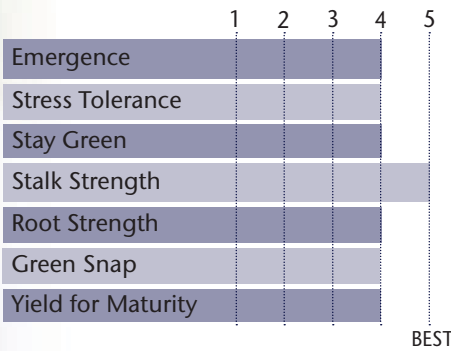

HIGH YIELDING GENUITY® SMARTSTAX® RIB COMPLETE® HYBRID

- Outstanding potential as a full season hybrid
- Excellent stalks with very good roots
- Fast drydown with an open husk
- Performs well across a range of planting populations

AGRONOMIC CHARACTERISTICS

HYBRID POSITIONING & ADAPTABILITY

DISEASE TOLERANCE RATINGS

GDU to Flowering	1260
GDU to Black Layer	2440
Refuge Requirement	5% RIB
Herbicide Tolerance	RR/LL

PLANT & EAR CHARACTERISTICS

Leaf Angle	Semi-Erect
Plant Height	Medium
Ear Height	Medium
Ear Type	Semi - Determinate
Population	Medium - Medium High
Test Weight	4

Test Weight Rating Scale (1-5)
A higher score indicates a heavier test weight