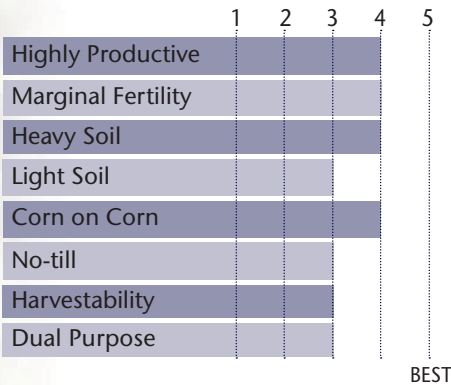

HIGH YIELDING GENUITY® SMARTSTAX® RIB COMPLETE® HYBRID

- Outstanding potential as a full season hybrid
- Excellent stalks with very good roots
- Fast drydown with an open husk
- Performs well across a range of planting populations

AGRONOMIC CHARACTERISTICS

HYBRID POSITIONING & ADAPTABILITY

DISEASE TOLERANCE RATINGS

GDU to Flowering	1260
GDU to Black Layer	2440
Refuge Requirement	5% RIB
Herbicide Tolerance	RR/LL

PLANT & EAR CHARACTERISTICS

Leaf Angle	Semi-Erect
Plant Height	Medium
Ear Height	Medium
Ear Type	Semi - Determinate
Population	Medium - Medium High
Test Weight	4

Test Weight Rating Scale (1-5)
A higher score indicates a heavier test weight