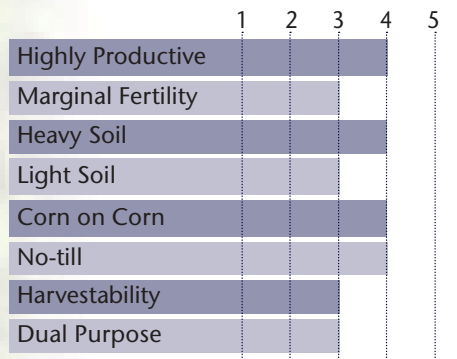

HYBRID POSITIONING & ADAPTABILITY