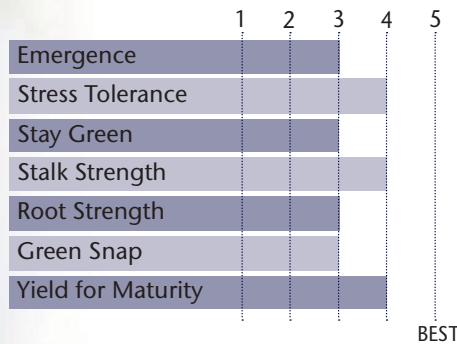

## AGRISURE ARTESIAN® HYBRID WITH BIG YIELD POTENTIAL

- Very good stalk & root strength
- Very good dual purpose hybrid
- Widely adapted hybrid east to west
- Excellent Goss's Wilt tolerance

### AGRONOMIC CHARACTERISTICS

GDU to Flowering	1200
GDU to Black Layer	2300
Refuge Requirement	None
Herbicide Tolerance	None

### PLANT & EAR CHARACTERISTICS

Leaf Angle	Horizontal
Plant Height	Medium Tall
Ear Height	Medium High
Ear Type	Semi-Flex
Population	Medium
Test Weight	4

Test Weight Rating Scale (1-5)  
A higher score indicates a heavier test weight