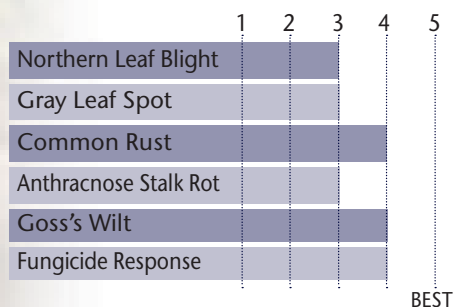

DISEASE TOLERANCE RATINGS

5 = Excellent 4 = Very Good 3 = Average 2 = Below Average 1 = Poor
*All ratings presented are from past performance and do not ensure future results