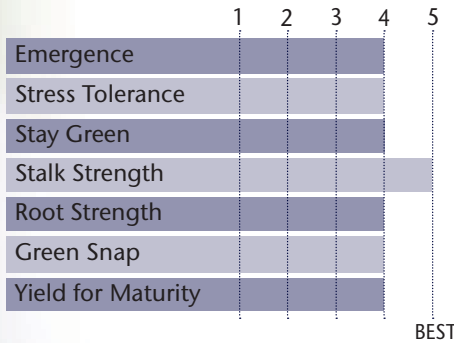

GREAT YIELD PERFORMANCE IN SOUTHERN MN, NORTHERN IA & WEST

- Very good heat & drought tolerance
- Consistent girthy ears
- Moves south as an early corn very well
- Excellent stalks and very good roots allow for flexible harvest

AGRONOMIC CHARACTERISTICS

GDU to Flowering	1230
GDU to Black Layer	2410
Refuge Requirement	5% RIB
Herbicide Tolerance	RR

PLANT & EAR CHARACTERISTICS

Leaf Angle	Semi-Erect
Plant Height	Medium
Ear Height	Medium
Ear Type	Semi-Determinate
Population	Medium High - High
Test Weight	3