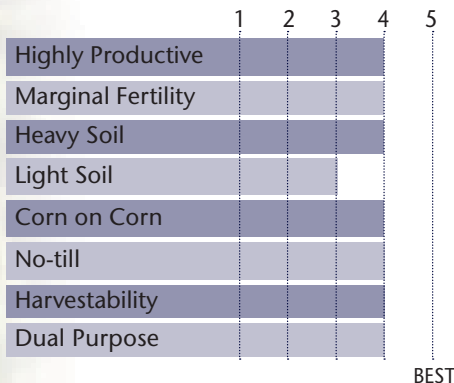

GREAT YIELD PERFORMANCE IN SOUTHERN MN, NORTHERN IA & WEST

- Very good heat & drought tolerance
- Consistent girthy ears
- Moves south as an early corn very well
- Excellent stalks and very good roots allow for flexible harvest

AGRONOMIC CHARACTERISTICS

GDU to Flowering	1230
GDU to Black Layer	2410
Refuge Requirement	5% RIB
Herbicide Tolerance	RR

PLANT & EAR CHARACTERISTICS

Leaf Angle	Semi-Erect
Plant Height	Medium
Ear Height	Medium
Ear Type	Semi-Determinate
Population	Medium High - High
Test Weight	3

Test Weight Rating Scale (1-5)
A higher score indicates a heavier test weight

HYBRID POSITIONING & ADAPTABILITY

DISEASE TOLERANCE RATINGS

MATURITY ZONE MAP

- Zone 1 – 85 and earlier
- Zone 2 – 90
- Zone 3 – 95
- Zone 4 – 100
- Zone 5 – 105
- Zone 6 – 110
- Zone 7 – 115
- Zone 8 – 120 and later