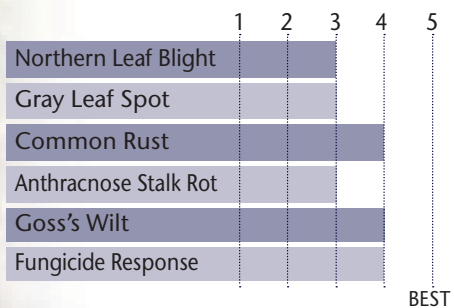

AGRONOMIC CHARACTERISTICS

GDU to Flowering	1230
GDU to Black Layer	2410
Refuge Requirement	5% RIB
Herbicide Tolerance	RR

PLANT & EAR CHARACTERISTICS

Leaf Angle	Semi-Erect
Plant Height	Medium
Ear Height	Medium
Ear Type	Semi-Determinate
Population	Medium High - High
Test Weight	3

Test Weight Rating Scale (1-5)
A higher score indicates a heavier test weight

HYBRID POSITIONING & ADAPTABILITY

DISEASE TOLERANCE RATINGS

MATURITY ZONE MAP

- Zone 1 – 85 and earlier
- Zone 2 – 90
- Zone 3 – 95
- Zone 4 – 100
- Zone 5 – 105
- Zone 6 – 110
- Zone 7 – 115
- Zone 8 – 120 and later