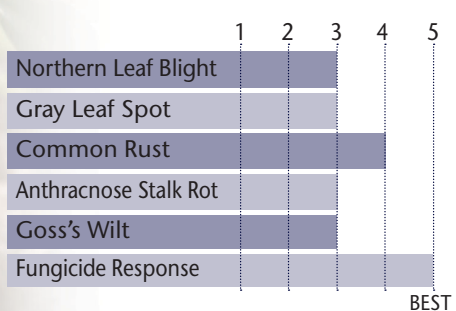

GENUITY® SMARTSTAX® RIB COMPLETE® HYBRID WITH DEPENDABLE AGRONOMICS

- Top performer in moderate to highly productive soil types
- Soil stress tolerance enhances adaptability
- Very good emergence for early planting & no-till
- Best performance at medium high to high planting populations
- Great option for narrow rows

AGRONOMIC CHARACTERISTICS

GDU to Flowering	1270
GDU to Black Layer	2450
Refuge Requirement	5%
Herbicide Tolerance	RR/LL

HYBRID POSITIONING & ADAPTABILITY

PLANT & EAR CHARACTERISTICS

Leaf Angle	Semi-Erect
Plant Height	Medium Tall
Ear Height	Medium High
Ear Type	Semi-Flex
Population	Medium High - High
Test Weight	3

Test Weight Rating Scale (1-5)
A higher score indicates a heavier test weight

DISEASE TOLERANCE RATINGS

MATURITY ZONE MAP

- Zone 1 – 85 and earlier
- Zone 2 – 90
- Zone 3 – 95
- Zone 4 – 100
- Zone 5 – 105
- Zone 6 – 110
- Zone 7 – 115
- Zone 8 – 120 and later

5 = Excellent 4 = Very Good 3 = Average 2 = Below Average 1 = Poor
*All ratings presented are from past performance and do not ensure future results

**PACKAGE WITH: TP 68-98 SS
TP 39-00 SS
96-06 2P
TP 77-06 SS**