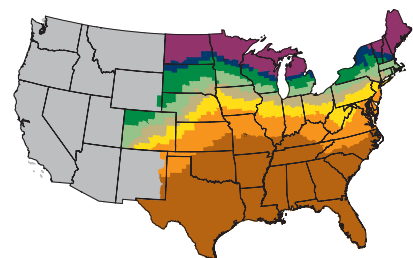

OUTSTANDING TOP-END YIELD POTENTIAL WITH VERY GOOD DISEASE TOLERANCE

- Leaf disease tolerance & Goss's Wilt score makes this a good choice for continuous corn
- Very good stalk & root strength with good green snap tolerance
- Top performance at medium to high plant populations
- Very good southern movement into 106-110 relative maturity zone
- Outperformed P0589AM by 7.3 bu/ac across 209 locations in 2017-2018
- Outperformed DKC53-56 by 0.2 bu/ac across 136 locations in 2018
- Also available as TP 77-06 ss

AGRONOMIC CHARACTERISTICS

GDU to Flowering	1280
GDU to Black Layer	2610
Refuge Requirement	5% RIB
Herbicide Tolerance	RR

HYBRID POSITIONING & ADAPTABILITY

PLANT & EAR CHARACTERISTICS

Leaf Angle	Semi-Erect
Plant Height	Medium Tall
Ear Height	Medium
Ear Type	Semi-Flex
Population	Medium High - High
Test Weight	4

Test Weight Rating Scale (1-5)
A higher score indicates a heavier test weight

DISEASE TOLERANCE RATINGS

MATURITY ZONE MAP

- Zone 1 – 85 and earlier
- Zone 2 – 90
- Zone 3 – 95
- Zone 4 – 100
- Zone 5 – 105
- Zone 6 – 110
- Zone 7 – 115
- Zone 8 – 120 and later