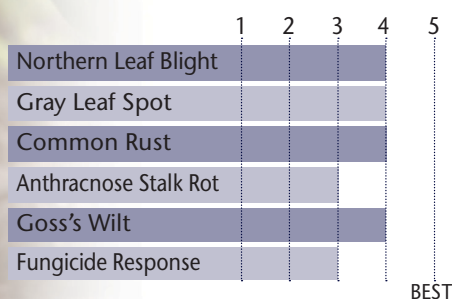

AGRONOMIC CHARACTERISTICS

GDU to Flowering	1280
GDU to Black Layer	2610
Refuge Requirement	5% RIB
Herbicide Tolerance	RR

HYBRID POSITIONING & ADAPTABILITY

PLANT & EAR CHARACTERISTICS

Leaf Angle	Semi-Erect
Plant Height	Medium Tall
Ear Height	Medium
Ear Type	Semi-Flex
Population	Medium High - High
Test Weight	4

Test Weight Rating Scale (1-5)
A higher score indicates a heavier test weight

DISEASE TOLERANCE RATINGS

MATURITY ZONE MAP

- Zone 1 – 85 and earlier
- Zone 2 – 90
- Zone 3 – 95
- Zone 4 – 100
- Zone 5 – 105
- Zone 6 – 110
- Zone 7 – 115
- Zone 8 – 120 and later

5 = Excellent 4 = Very Good 3 = Average 2 = Below Average 1 = Poor
*All ratings presented are from past performance and do not ensure future results

**PACKAGE WITH: TP 65-00 DG2P
82-04 2P
96-06 2P
94-09 2P**