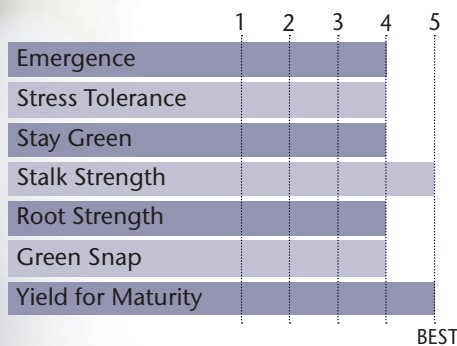

OUTSTANDING TOP-END YIELD POTENTIAL WITH VERY GOOD DISEASE TOLERANCE

- Leaf disease tolerance & Goss's Wilt score makes this a good choice for continuous corn
- Very good stalk & root strength with good green snap tolerance
- Top performance at medium to high plant populations
- Very good southern movement into 106-110 relative maturity zone
- Outperformed P0589AM by 7.3 bu/ac across 209 locations in 2017-2018
- Outperformed DKC53-56 by 0.2 bu/ac across 136 locations in 2018
- Also available as TP 77-06 ss

AGRONOMIC CHARACTERISTICS

GDU to Flowering	1280
GDU to Black Layer	2610
Refuge Requirement	5% RIB
Herbicide Tolerance	RR

HYBRID POSITIONING & ADAPTABILITY

PLANT & EAR CHARACTERISTICS

Leaf Angle	Semi-Erect
Plant Height	Medium Tall
Ear Height	Medium
Ear Type	Semi-Flex
Population	Medium High - High
Test Weight	4

Test Weight Rating Scale (1-5)
A higher score indicates a heavier test weight

DISEASE TOLERANCE RATINGS

MATURITY ZONE MAP

- Zone 1 – 85 and earlier
- Zone 2 – 90
- Zone 3 – 95
- Zone 4 – 100
- Zone 5 – 105
- Zone 6 – 110
- Zone 7 – 115
- Zone 8 – 120 and later

5 = Excellent 4 = Very Good 3 = Average 2 = Below Average 1 = Poor
*All ratings presented are from past performance and do not ensure future results

**PACKAGE WITH: TP 65-00 DG2P
82-04 2P
96-06 2P
94-09 2P**