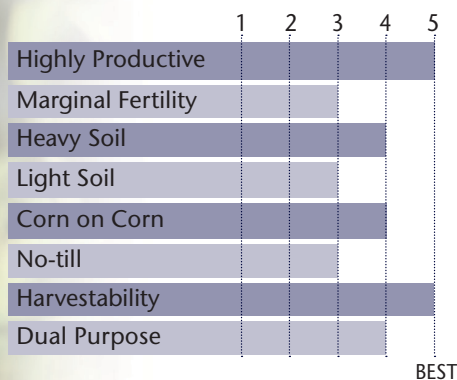

OUTSTANDING TOP-END YIELD POTENTIAL WITH VERY GOOD DISEASE TOLERANCE

- Leaf disease tolerance & Goss's Wilt score makes this a good choice for continuous corn
- Very good stalk & root strength with good green snap tolerance
- Top performance at medium to high plant populations
- Very good southern movement into 106-110 relative maturity zone
- Outperformed P0589AM by 7.3 bu/ac across 209 locations in 2017-2018
- Outperformed DKC53-56 by 0.2 bu/ac across 136 locations in 2018
- Also available as TP 77-06 ss

AGRONOMIC CHARACTERISTICS

GDU to Flowering	1280
GDU to Black Layer	2610
Refuge Requirement	5% RIB
Herbicide Tolerance	RR

HYBRID POSITIONING & ADAPTABILITY

PLANT & EAR CHARACTERISTICS

Leaf Angle	Semi-Erect
Plant Height	Medium Tall
Ear Height	Medium
Ear Type	Semi-Flex
Population	Medium High - High
Test Weight	4